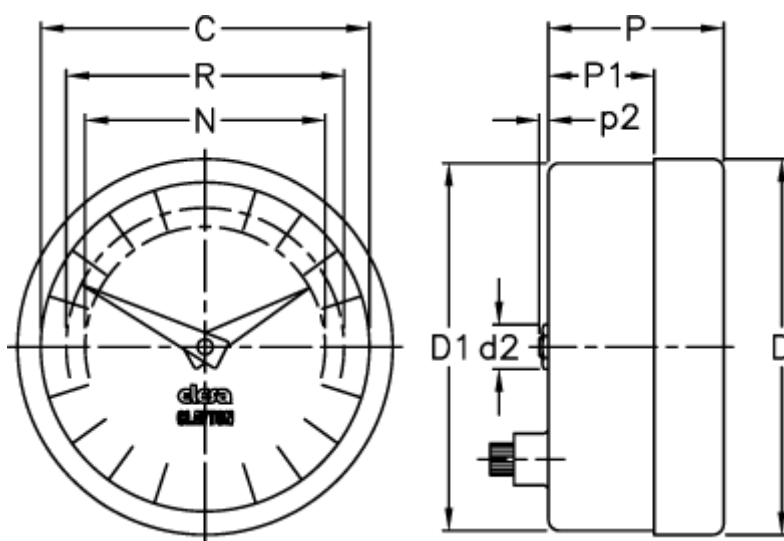

Article number: 2307025402

Description: E+G Positive drive indicator  
PA05-0020-S

## Measures

C = 102

R = 89

D = 112.7

D1 = 111.0

d2 = 8

N = 76

P = 32

P1 = 18.8

p2 = 1.0